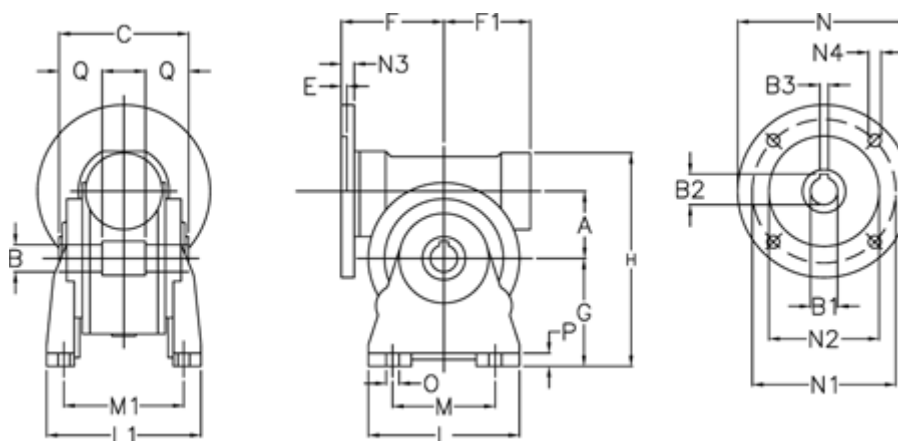

Data Sheet

Article number: 3902030010223
Description: Worm gear
VF 30-A-10-63B14

Measures

A	= 30	F1	= 46	N1	= 75
B	= 14 H7	G	= 55	N2	= 60
B1 E7	= 11	H	= 105	N3	= 6
B2	= 12.8	L	= 80	N4	= 5.5
B3 H9	= 4	L1	= 80	O	= 6.5
C	= 55	M	= 50	P	= 8
E	= 5.5	M1	= 66	Q	= 20.5
F	= 52	N	= 90		